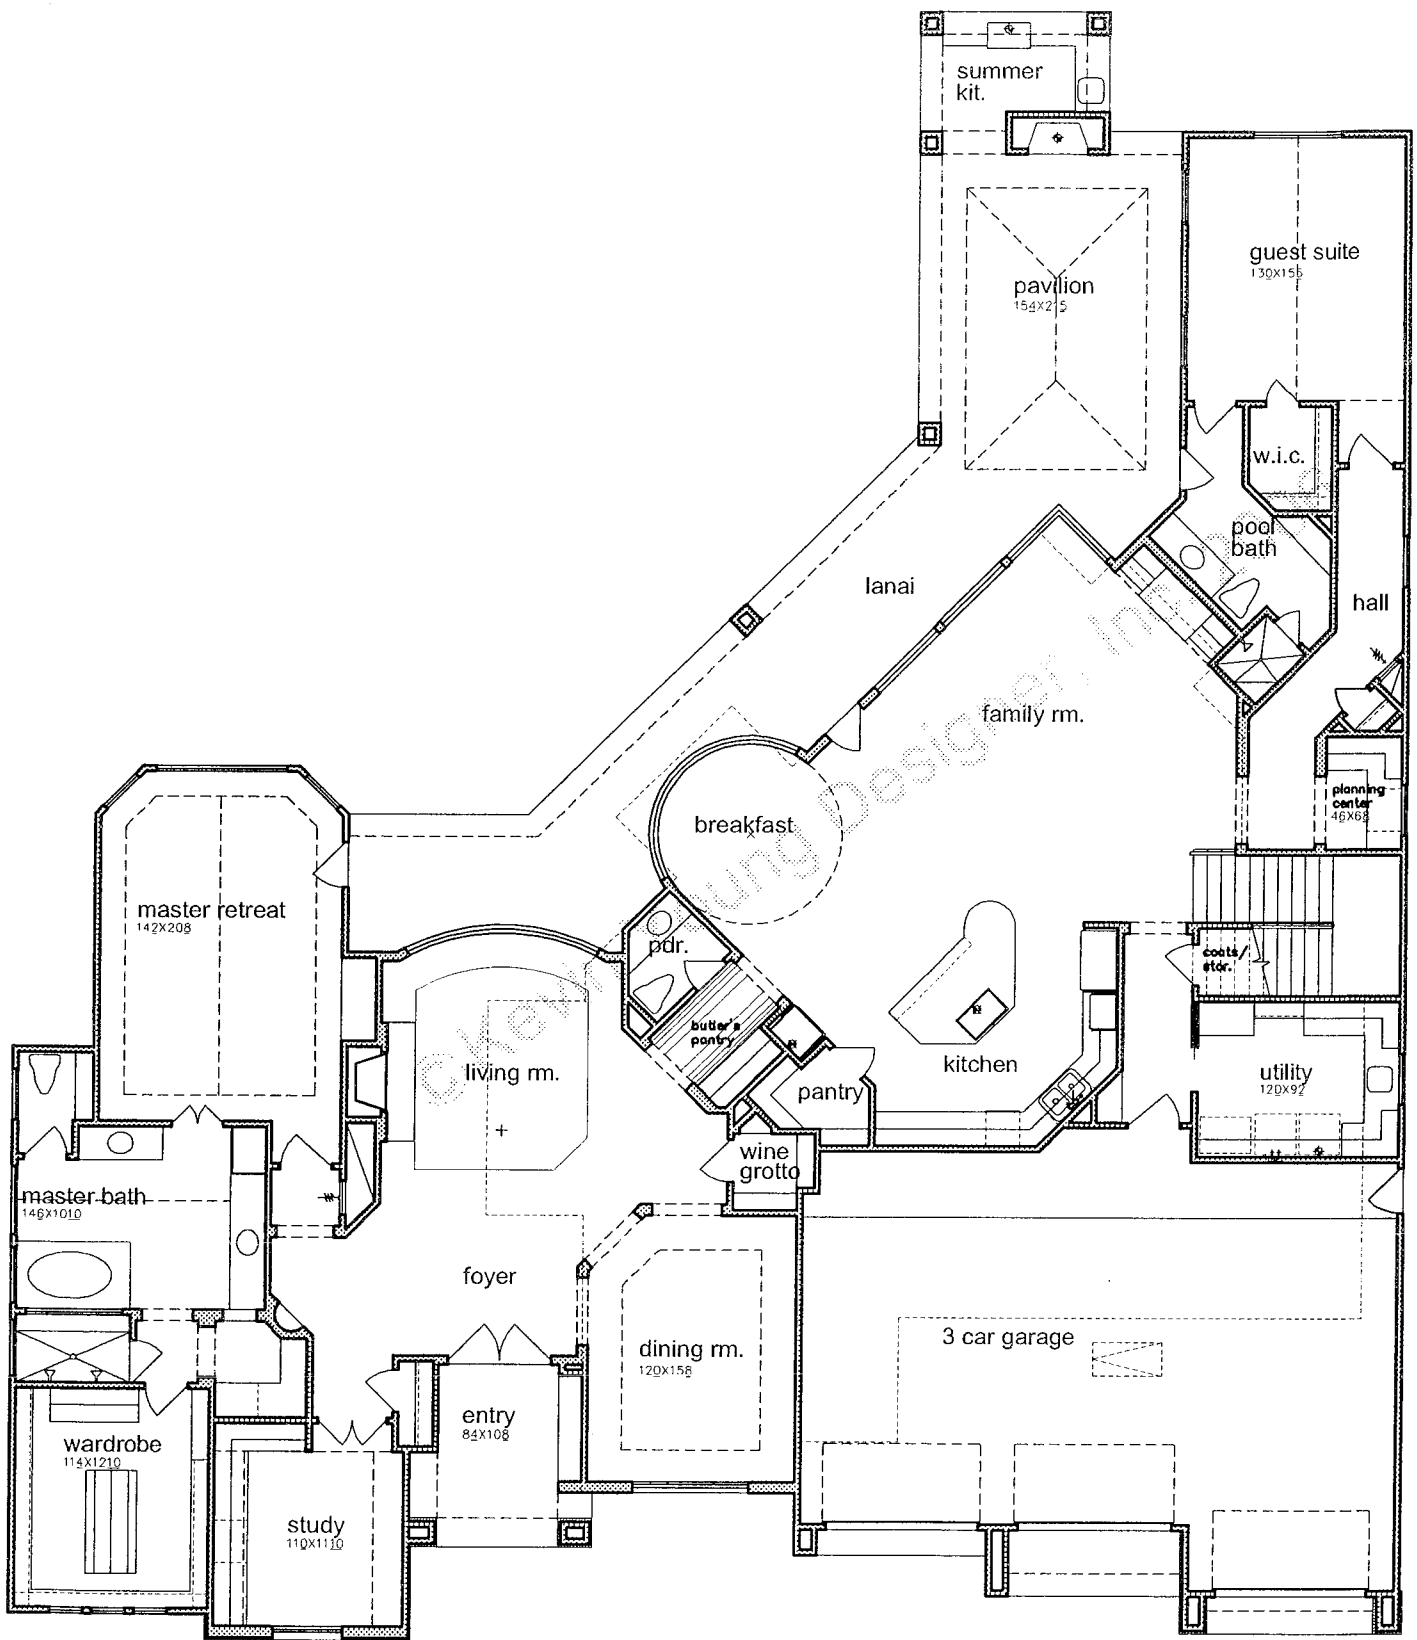

CANNON CUSTOM HOMES
PLAN: 4736

© KEVIN YOUNG DESIGNER, INC. 2006

FIRST FLOOR PLAN

scale: n.t.s.
 CANNON CUSTOM HOMES
 PLAN: 4736

SECOND FLOOR PLAN

scale: n.t.s.
CANNON CUSTOM HOMES
PLAN: 4736