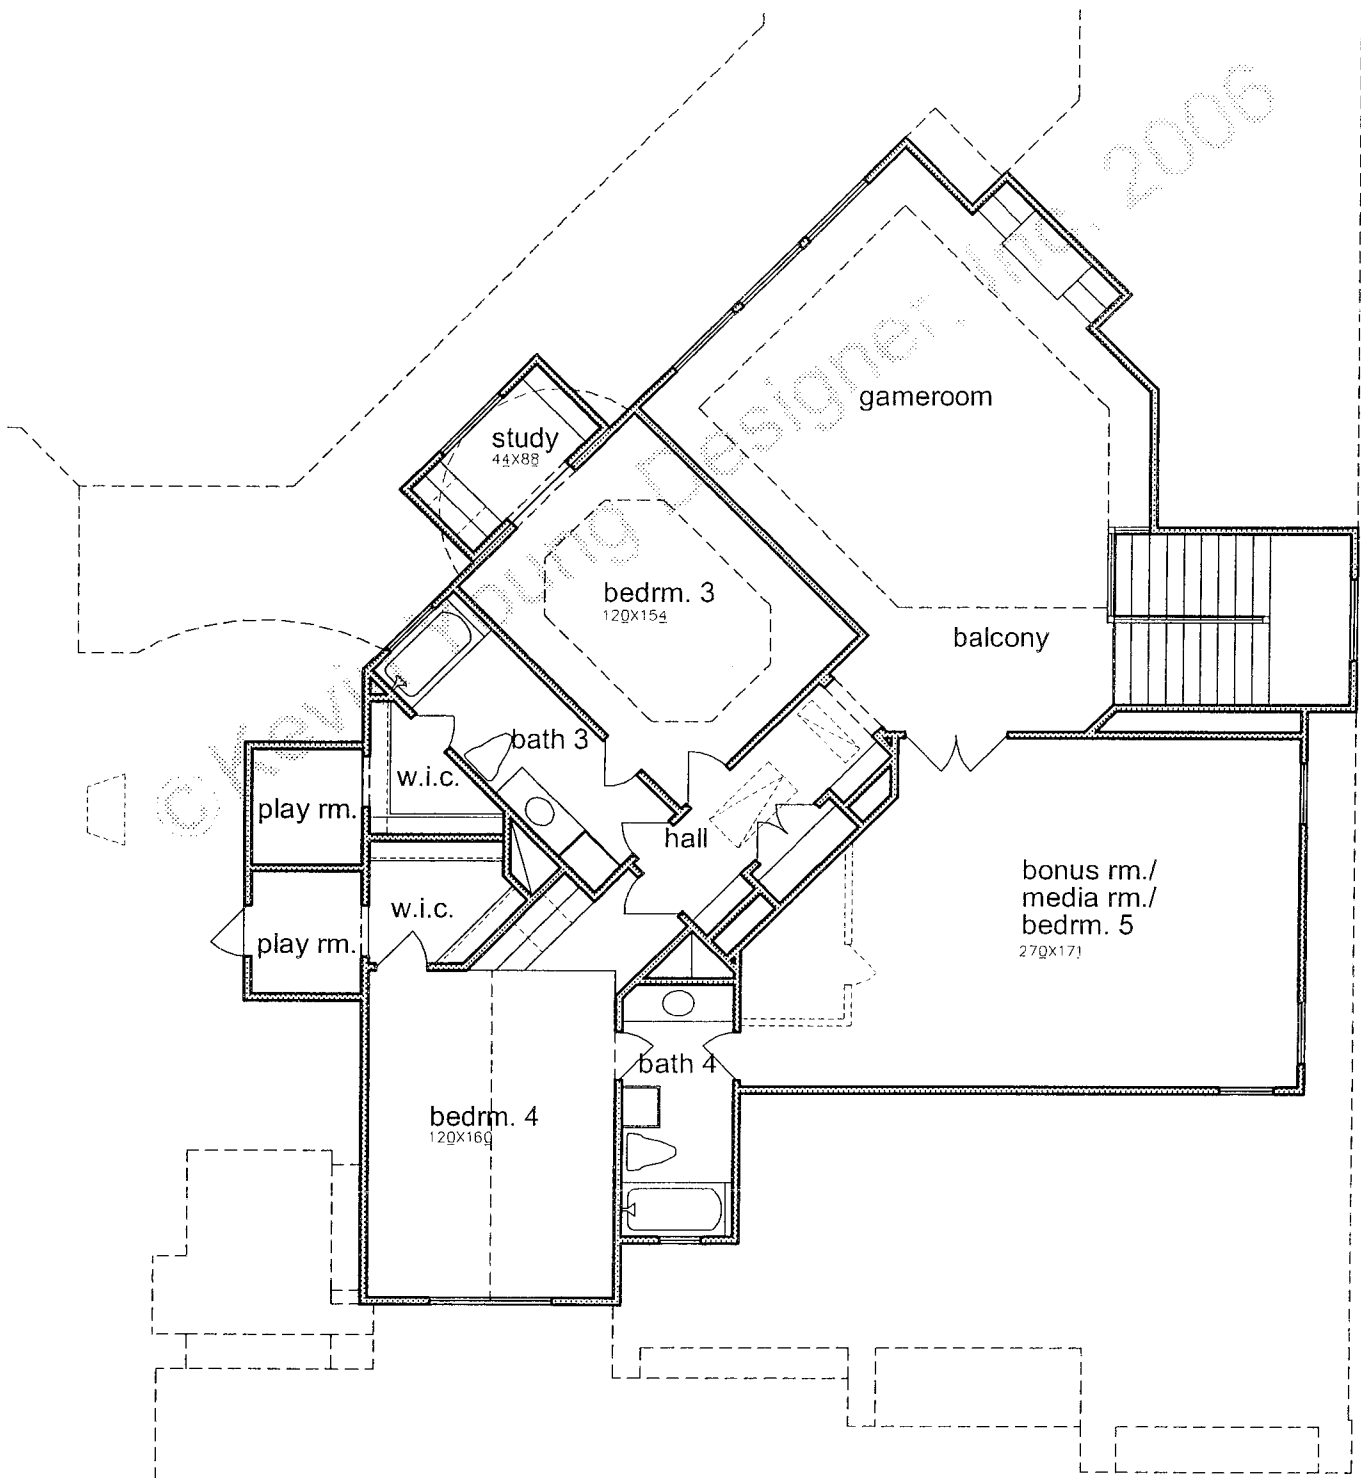

CANNON CUSTOM HOMES
PLAN: 4736

© KEVIN YOUNG DESIGNER, INC. 2006

FIRST FLOOR PLAN

scale: n.t.s.
 CANNON CUSTOM HOMES
 PLAN: 4736

SECOND FLOOR PLAN

scale: n.t.s.
CANNON CUSTOM HOMES
PLAN: 4736